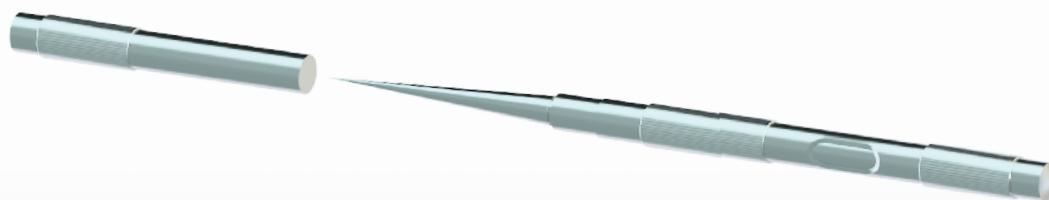

## TYPE: ACCESSORIES

---

Gauge Plug  
0,5 - 1,5 mm / 1,5 - 3,0 mm

Gauge Needle  
0 - 3,0 mm / 0 - 5,0 mm

Crown Cup  
3/4" - 3/8"

Crown Attachment  
3/4" - 3/8"