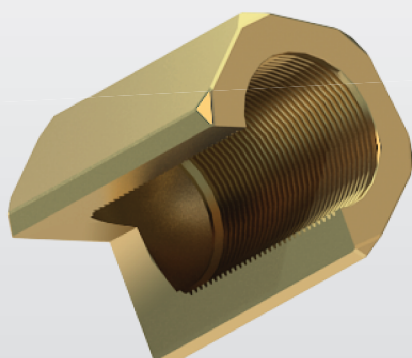

## TYPE: ACCESSORIES

---

Gauge Plug  
0,5 - 1,5 mm / 1,5 - 3,0 mm

Gauge Needle  
0 - 3,0 mm / 0 - 5,0 mm

Crown Cup  
3/4" - 3/8"

Crown Attachment  
3/4" - 3/8"