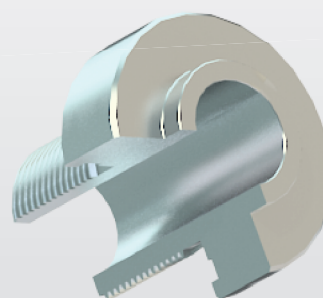

## TYPE: ACCESSORIES

---

Gauge Plug  
0,5 - 1,5 mm / 1,5 - 3,0 mm

Gauge Needle  
0 - 3,0 mm / 0 - 5,0 mm

Crown Cup  
3/4" - 3/8"

Crown Attachment  
3/4" - 3/8"