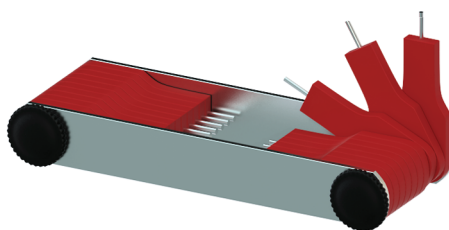

## TYPE: ACCESSORIES

---

Gauge Plug  
0,5 - 1,5 mm / 1,5 - 3,0 mm

Gauge Needle  
0 - 3,0 mm / 0 - 5,0 mm

Crown Cup  
3/4" - 3/8"

Crown Attachment  
3/4" - 3/8"