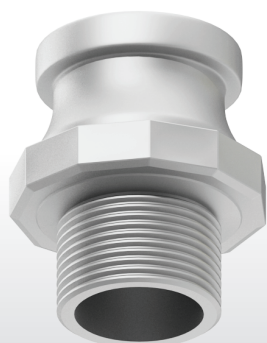

TYPE: QUICK CONNECTIONS

Type F - Male threaded

CODE	DESCRIPTION
F1/2-INOX	Quick Connection 1/2" Type F Inox
F3/4-INOX	Quick Connection 3/4" Type F Inox
F1-INOX	Quick Connection 1" Type F Inox
F1-1/2-INOX	Quick Connection 1"1/2 Type F Inox
F2-INOX	Quick Connection 2" Type F Inox
F2-1/2-INOX	Quick Connection 2"1/2 Type F Inox
F3-INOX	Quick Connection 3" Type F Inox
F1/2-BRONZO	Quick Connection 1/2" Type F Brass
F3/4-BRONZO	Quick Connection 3/4" Type F Brass
F1- BRONZO	Quick Connection 1" Type F Brass
F1-1/2- BRONZO	Quick Connection 1"1/2 Tipo F Brass
F2- BRONZO	Quick Connection 2" Type F Brass
F2-1/2- BRONZO	Quick Connection 2"1/2 Type F Brass
F3- BRONZO	Quick Connection 3" Type F Brass