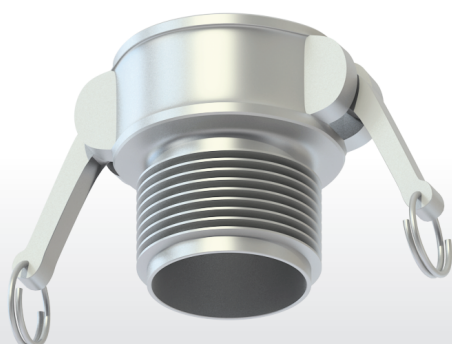

TYPE: QUICK CONNECTIONS

Type A - Female Threaded

CODE	DESCRIPTION
A1/2-INOX	Quick Connection 1/2" Type A Inox
A3/4-INOX	Quick Connection 3/4" Type A Inox
A1-INOX	Quick Connection 1" Type A Inox
A1-1/2-INOX	Quick Connection 1 1/2" Type A Inox
A2-INOX	Quick Connection 2" Type A Inox
A2-1/2-INOX	Quick Connection 2" Type A 1/2 Inox
A3-INOX	Quick Connection 3" Type A Inox
A1/2-BRONZO	Quick Connection 1/2" Type A Brass
A3/4- BRONZO	Quick Connection 3/4" Type A Brass
A1- BRONZO	Quick Connection 1" Type A Brass
A1-1/2- BRONZO	Quick Connection 1 1/2" Type A Brass
A2- BRONZO	Quick Connection 2" Type A Brass
A2-1/2- BRONZO	Quick Connection 2" Type A 1/2 Brass
A3- BRONZO	Quick Connection 3" Type A Brass

Type B - Male threaded coupler

CODE	DESCRIPTION
B1/2-INOX	Quick Connection 1/2" Type B Inox
B3/4-INOX	Quick Connection 3/4" Type B Inox
B1-INOX	Quick Connection 1" Type B Inox
B1-1/2-INOX	Quick Connection 1 1/2" Type B Inox
B2-INOX	Quick Connection 2" Type B Inox
B2-1/2-INOX	Quick Connection 2 1/2" Type B Inox
B3-INOX	Quick Connection 3" Type B Inox
B1/2- BRONZO	Quick Connection 1/2" Type B Brass
B3/4- BRONZO	Quick Connection 3/4" Type B Brass
B1- BRONZO	Quick Connection 1" Type B Brass
B1-1/2- BRONZO	Quick Connection 1 1/2" Type B Brass
B2- BRONZO	Quick Connection 2" Type B Brass
B2-1/2- BRONZO	Quick Connection 2 1/2" Type B Brass
B3- BRONZO	Quick Connection 3" Type B Brass