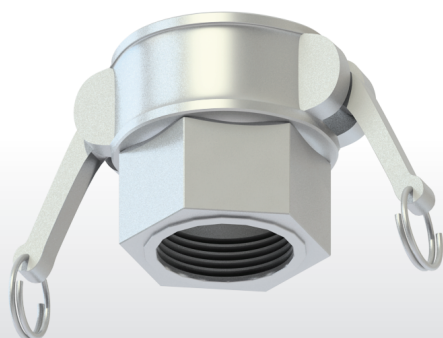

Type C - Hose shank coupler

CODE	DESCRIPTION
C1/2-INOX	Quick Connection 1/2" Type C Inox
C3/4-INOX	Quick Connection 3/4" Type C Inox
C1-INOX	Quick Connection 1" Type C Inox
C1-1/2-INOX	Quick Connection 1 1/2" Type C Inox
C2-INOX	Quick Connection 2" Type C Inox
C2-1/2-INOX	Quick Connection 2 1/2" Type C Inox
C3-INOX	Quick Connection 3" Type C Inox
C1/2-BRONZO	Quick Connection 1/2" Type C Brass
C3/4-BRONZO	Quick Connection 3/4" Type C Brass
C1-BRONZO	Quick Connection 1" Type C Brass
C1-1/2-BRONZO	Quick Connection 1 1/2" Type C Brass
C2-BRONZO	Quick Connection 2" Type C Brass
C2-1/2-BRONZO	Quick Connection 2 1/2" Type C Brass
C3-BRONZO	Quick Connection 3" Type C Brass

TYPE: QUICK CONNECTIONS

Type F - Male threaded

CODE	DESCRIPTION
F1/2-INOX	Quick Connection 1/2" Type F Inox
F3/4-INOX	Quick Connection 3/4" Type F Inox
F1-INOX	Quick Connection 1" Type F Inox
F1-1/2-INOX	Quick Connection 1"1/2 Type F Inox
F2-INOX	Quick Connection 2" Type F Inox
F2-1/2-INOX	Quick Connection 2"1/2 Type F Inox
F3-INOX	Quick Connection 3" Type F Inox
F1/2-BRONZO	Quick Connection 1/2" Type F Brass
F3/4-BRONZO	Quick Connection 3/4" Type F Brass
F1- BRONZO	Quick Connection 1" Type F Brass
F1-1/2- BRONZO	Quick Connection 1"1/2 Tipo F Brass
F2- BRONZO	Quick Connection 2" Type F Brass
F2-1/2- BRONZO	Quick Connection 2"1/2 Type F Brass
F3- BRONZO	Quick Connection 3" Type F Brass